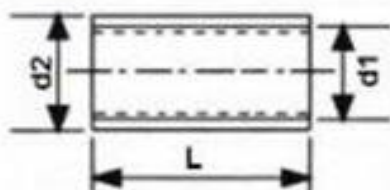

MUFA

NW	d1	d2	L
6	1/8"	14,0mm	17mm
8	1/4"	17,0mm	25mm
10	3/8"	21,3mm	26mm
15	3/4"	26,4mm	34mm
20	1/2"	31,8mm	36mm
25	1"	39,5mm	43mm
32	1 1/4"	48,3mm	48mm
40	1 1/2"	54,5mm	48mm
50	2"	66,3mm	56mm
65	2 1/2"	82,0mm	66mm
80	3"	95,0mm	71mm
100	4"	122,0mm	83mm