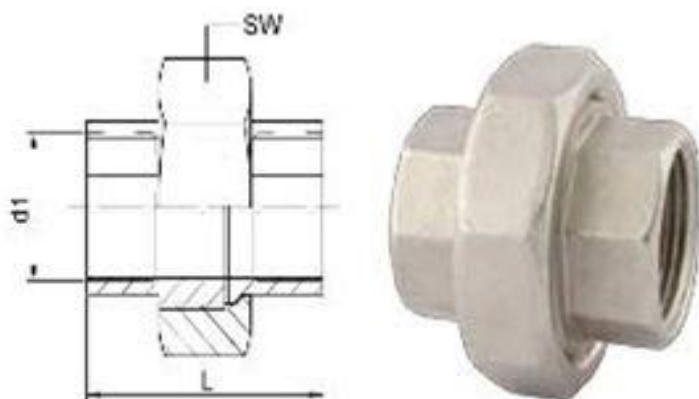

ŚRUBUNEK – ZŁĄCZE PŁASKIE GW/GW

NW	d1	L	SW
6	1/8"	33mm	31mm
8	1/4"	43mm	35mm
10	3/8"	45mm	38mm
15	1/2"	45mm	42mm
20	3/4"	46mm	49mm
25	1"	51mm	60mm
32	1 1/4"	56mm	70mm
40	1 1/2"	59mm	77mm
50	2"	67mm	91mm
65	2 1/2"	83mm	110mm
80	3"	93mm	126mm