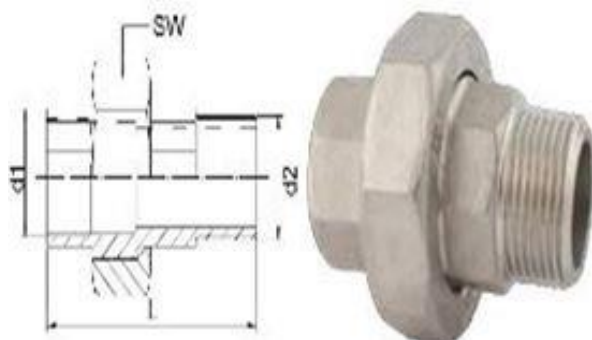

ŚRUBUNEK – ZŁĄCZE PŁASKIE GW/GZ

NW	d1/d2	L	SW
8	1/4"	54mm	35mm
10	3/8"	55mm	40mm
15	1/2"	57mm	42mm
20	3/4"	62mm	49mm
25	1"	69mm	60mm
32	1 1/4"	78mm	70mm
40	1 1/2"	84mm	76mm
50	2"	89mm	91mm
65	2 1/2"	110mm	110mm
80	3"	125mm	125mm