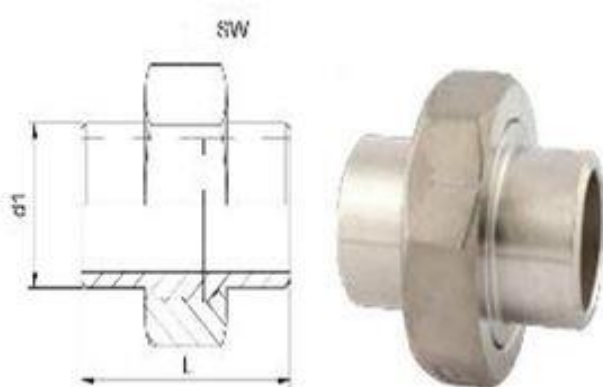

## ŚRUBUNEK – ZŁĄCZE PŁASKIE SPAW/SPAW

| NW | d1     | L    | SW    |
|----|--------|------|-------|
| 6  | 10,2mm | 33mm | 35mm  |
| 8  | 13,5mm | 43mm | 35mm  |
| 10 | 17,2mm | 45mm | 38mm  |
| 15 | 21,3mm | 45mm | 38mm  |
| 20 | 26,9mm | 46mm | 49mm  |
| 25 | 33,7mm | 51mm | 49mm  |
| 32 | 42,4mm | 56mm | 60mm  |
| 40 | 48,3mm | 59mm | 70mm  |
| 50 | 60,3mm | 67mm | 75mm  |
| 65 | 76,1mm | 83mm | 109mm |
| 80 | 88,9mm | 93mm | 125mm |