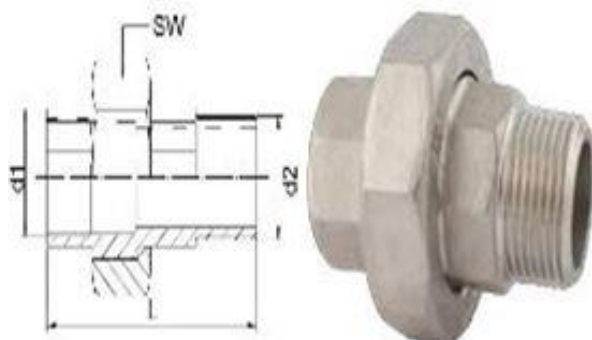

ŚRUBUNEK – ZŁĄCZE STOŻKOWE GW/GZ

NW	d1	L	SW
8	1/4"	54mm	35mm
10	3/8"	55mm	40mm
15	1/2"	57mm	42mm
20	3/4"	62mm	49mm
25	1"	69mm	60mm
32	1 1/4"	78mm	70mm
40	1 1/2"	84mm	76mm
50	2"	89mm	91mm
65	2 1/2"	110mm	110mm
80	3"	125mm	125mm