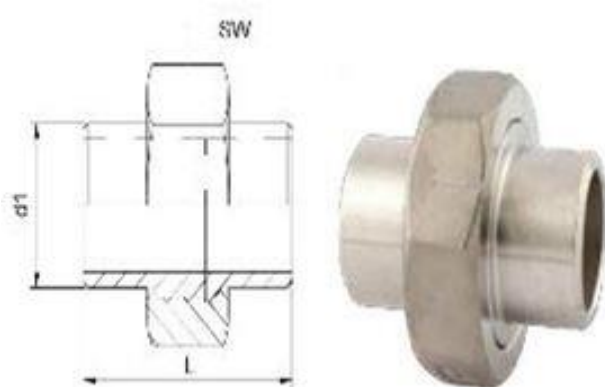

ŚRUBUNEK – ZŁĄCZE STOŻKOWE SPAW/SPAW

NW	d1	L	SW
6	10,2mm	33mm	35mm
8	13,5mm	43mm	35mm
10	17,2mm	45mm	38mm
15	21,3mm	45mm	38mm
20	26,9mm	46mm	49mm
25	33,7mm	51mm	49mm
32	42,4mm	56mm	60mm
40	48,3mm	59mm	70mm
50	60,3mm	67mm	75mm
65	76,1mm	83mm	109mm
80	88,9mm	93mm	125mm